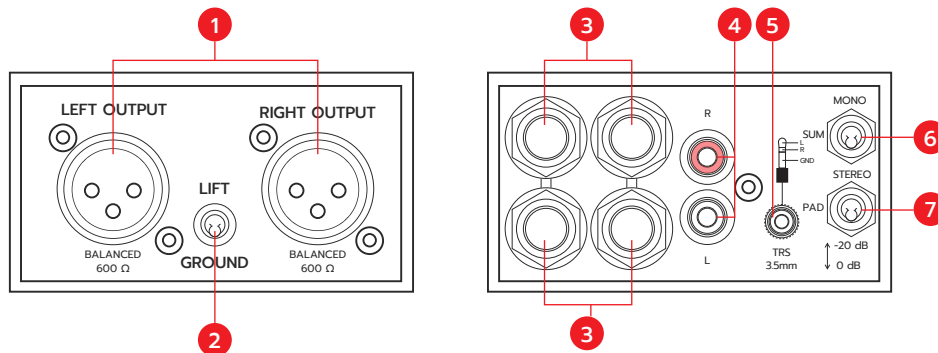

FEATURE

- Stereo direct box for line level sources
- Handles huge transients without distortion
- Passive signal path with transformer isolation
- Eliminates hum and buzz when connecting to the PA

OVERVIEW

1. **Line-Level Outputs** Balanced output, Male XLR Connectors.
2. **Ground/Lift** Disconnects XLR Pin-1 on both INPUT-1 and INPUT-2.
3. **1/4" Input** Left and right input ideally suited for stereo, wired in parallel with the RCA and mini 3.5 TRS connector.
4. **RCA Inputs** provide an easy connection from a CD player or other -10dB consumer audio device.
5. **Mini TRS input** Standard mini TRS input for connecting a laptop, tablet or smart phone.
6. **Sum** Sums the stereo signal to mono
7. **Pad Reduces** input level from high output device like CD player and headphone outputs.

BLOCK DIAGRAM

APPLICATION

TECHNICAL SPECIFICATION

SPECIFICATIONS

Audio circuit type	Passive, Transformer based
Transformer	VL Transformer
Number of Channels	Stereo
Frequency response	20Hz-20kHz
Dynamic range	140dB
Total harmonic distortion	0.002% @1k, +4dBu
Phase deviation	-3.6° @20Hz,-1° @100Hz
Input impedance	10kΩ Balanced
Output impedance	270Ω Balanced
Maximum input	+20dBu 20-20kHz

FEATURES

Ground lift	Yes
Input connectors	4 TS 1/4"(2 Thru), 2 RCA, 1 TRS 3.5mm
Output connectors	2 XLR Male output

GENERAL

Conditions	For use in dry locations only
Warranty	Life time

SIZE

Height	48mm
Width	83mm
Depth	120mm
Weight	0.41kg