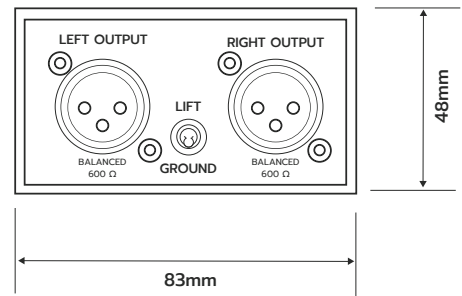

1. **Line-Level Outputs** Balanced output, Male XLR Connectors.
2. **Ground/Lift** Disconnects XLR Pin-1 on both INPUT-1 and INPUT-2.
3. **1/4" Input** Left and right input ideally suited for stereo, wired in parallel with the RCA and mini 3.5 TRS connector.
4. **RCA Inputs** provide an easy connection from a CD player or other -10dB consumer audio device.
5. **Mini TRS input** Standard mini TRS input for connecting a laptop, tablet or smart phone.
6. **Sum** Sums the stereo signal to mono
7. **Pad Reduces** input level from high output device like CD player and headphone outputs.

FEATURES

Ground lift	Yes
Input connectors	4 TS 1/4"(2 Thru), 2 RCA, 1 TRS 3.5mm
Output connectors	2 XLR Male output

GENERAL

Conditions	For use in dry locations only
Warranty	Life time

SIZE

Height	48mm
Width	83mm
Depth	120mm
Weight	0.41kg

SHIPPING INFORMATION

Package height	54mm
Package width	98mm
Package depth	135mm
Package weight	0.49kg

STEREO PROMEDIA DIMENSIONS