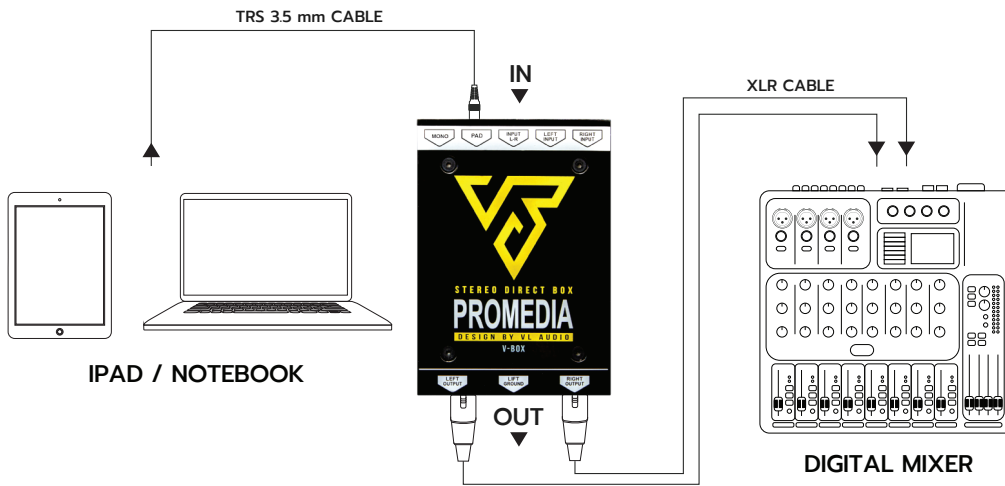

APPLICATION