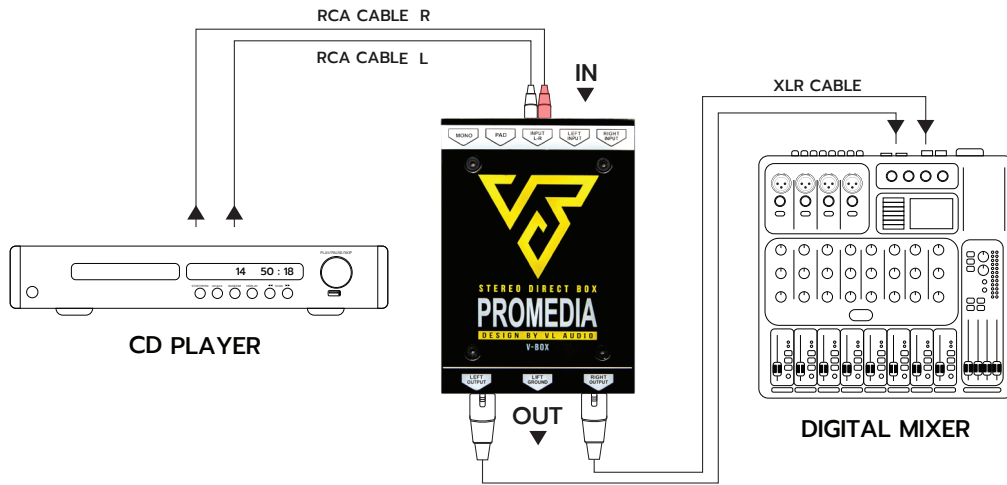

APPLICATION