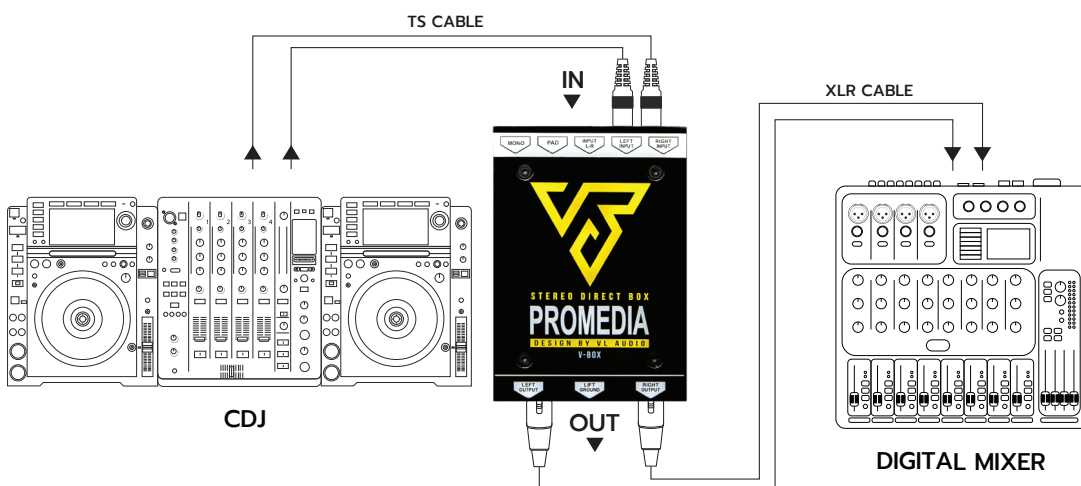

APPLICATION