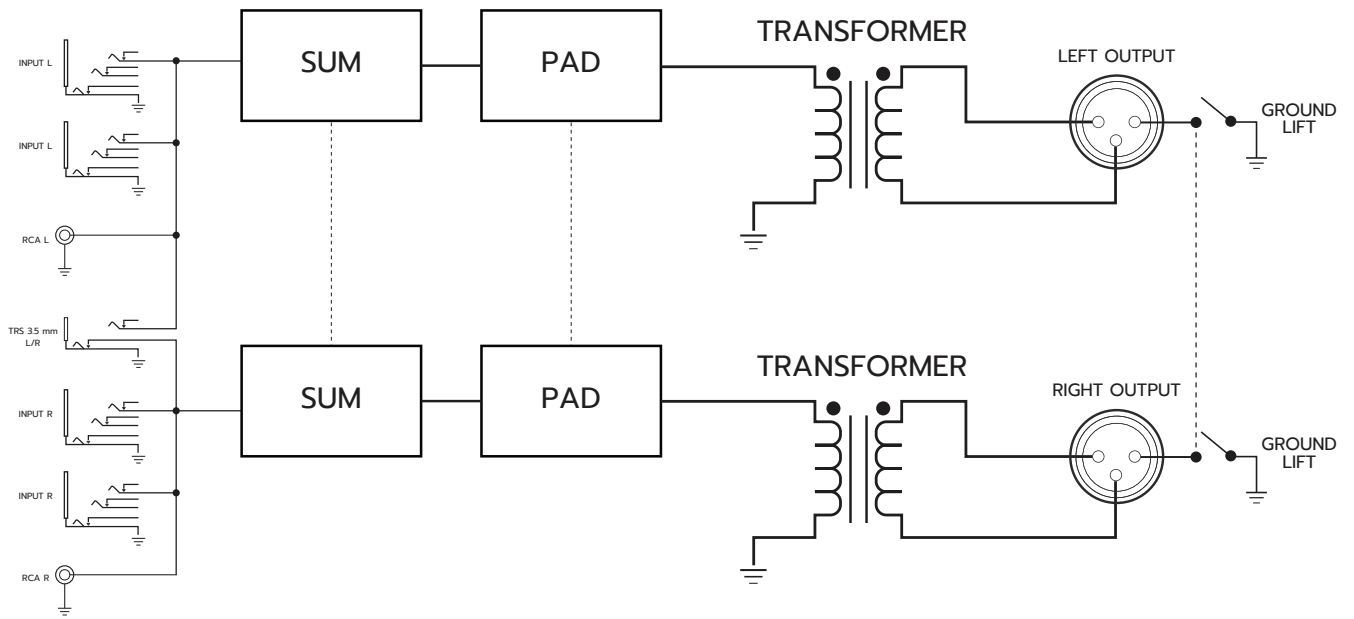

BLOCK DIAGRAM